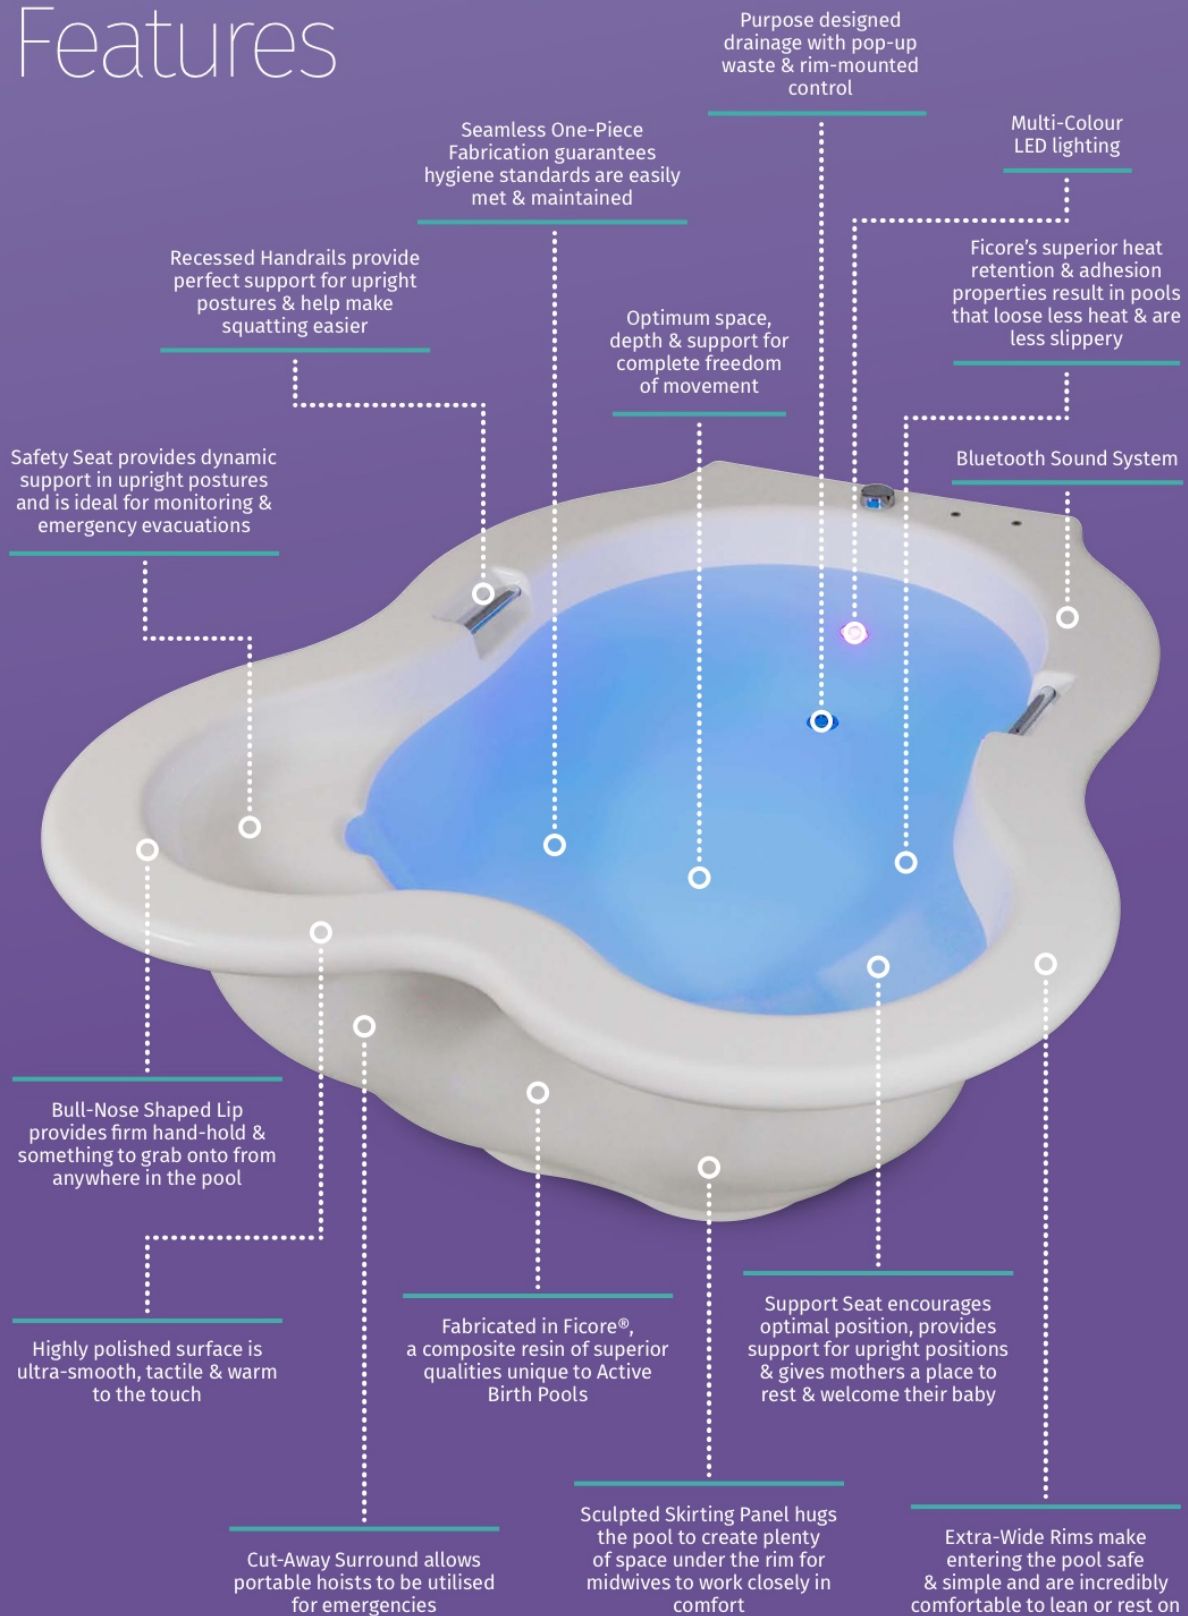

Features

For more information please contact us or visit www.activebirthpools.com