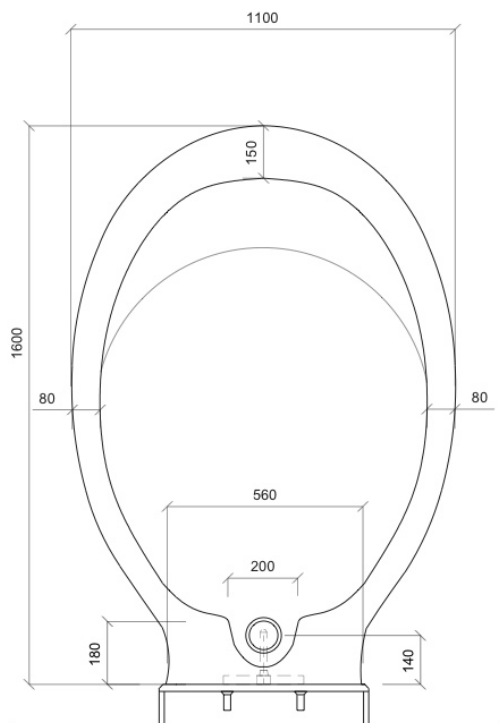

The Princess Water Birth Pool

Cad plan available

Designed to fit in rooms where space is at a premium, the Princess Pool is surprisingly spacious and gives mothers room to explore and be supported in the most comfortable and beneficial positions.

Specifications:

Dimensions:	1600mm (l) x 1100mm (w) x 770mm (h) / 63" (l) x 43" (w) x 30" (h)
Depth:	640mm / 25"
Weight (empty):	70kg / 154lbs
Capacity:	450 litres (filled to 10cm below rim) / 118 gallons
Material:	Ficore® composite

[Click here](#) for further information

For more information please contact us or visit www.activebirthpools.com

5