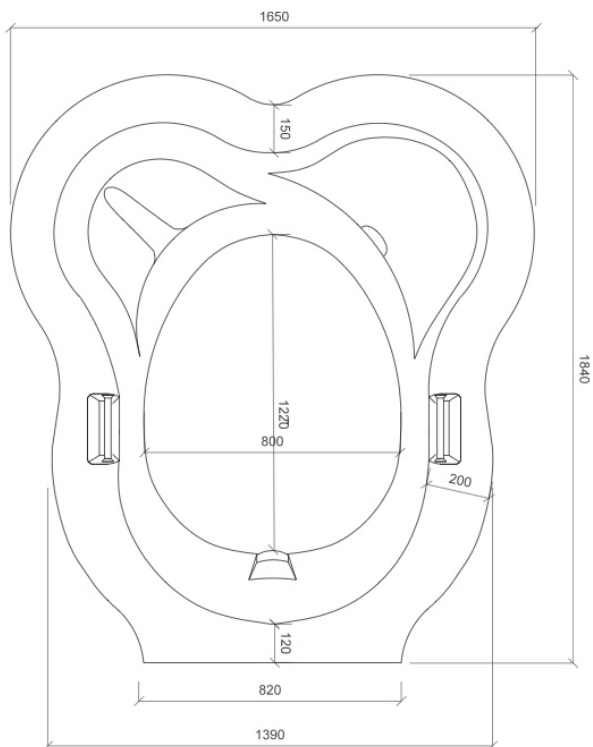

The Active Birth Pool

Cad plan available

The pinnacle of water birth pool development.

An incomparable combination of superior materials & state-of-the-art manufacturing that provides mothers & midwives with unparalleled comfort, safety & support.

Specifications:	
Dimensions:	1840mm (l) x 1650mm (w) x 750mm (h) / 72" (l) x 65" (w) x 29.5" (h)
Depth:	640mm / 25"
Weight (empty):	90kg / 198lbs
Capacity:	550 litres (filled to 10cm below rim) / 145 gallons
Material:	Ficore® composite

[Click here](#) for further information

For more information please contact us or visit www.activebirthpools.com