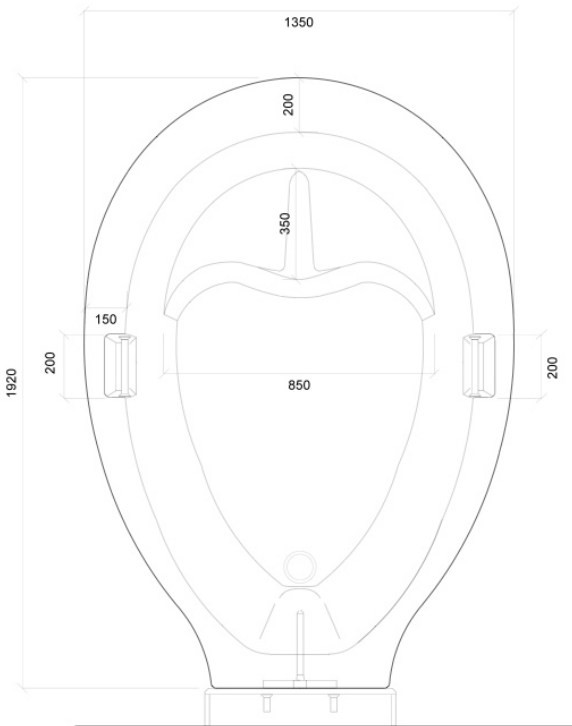

Specifications:	
<b>Dimensions:</b>	1840mm (l) x 1650mm (w) x 750mm (h) / 72" (l) x 65" (w) x 29.5" (h)
<b>Depth:</b>	640mm / 25"
<b>Weight (empty):</b>	90kg / 198lbs
<b>Capacity:</b>	550 litres (filled to 10cm below rim) / 145 gallons
<b>Material:</b>	Ficore® composite

### Specifications:

<b>Dimensions:</b>	1600mm (l) x 1100mm (w) x 770mm (h) / 63" (l) x 43" (w) x 30" (h)
<b>Depth:</b>	640mm / 25"
<b>Weight (empty):</b>	70kg / 154lbs
<b>Capacity:</b>	450 litres (filled to 10cm below rim) / 118 gallons
<b>Material:</b>	Ficore® composite

Specifications:	
Dimensions:	1920mm (l) x 1350mm (w) x 750mm (h) / 75.5" (l) x 65" (w) x 29.5" (h)
Depth:	640mm / 25"
Weight (empty):	80kg / 176lbs
Capacity:	500 litres (filled to 10cm below rim) / 132 gallons
Material:	Ficore® composite